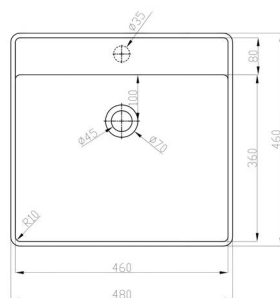

MORZZE

Beyond Excellence...

MORZZE
Beyond Excellence...

MBB-401

White

Black

Model Code	MBB-401
Item	24" Inch Counter Top Basin
Overall Dimensions	600x360x130mm / 23.5"x14"x5"
Bowl Dimensions	583x343x110mm / 23"x13.5"x4.25"
Accessories Included	Drainer
Available Colours	Black, White

MBB-402

White

Black

Model Code	MBB-402
Item	19" Inch Counter Top Basin
Overall Dimensions	480x350x125mm / 19"x13.75"x 5"
Bowl Dimensions	468x338x105mm / 18.5"x13.25"x 4"
Accessories Included	Drainer
Available Colours	Black, White

White

Black

MBB-403

Model Code	MBB-403
Item	19" Inch Counter Top Basin
Overall Dimensions	480x460x145mm / 19"x18"x 5.75"
Bowl Dimensions	460x360x115mm / 18"x14"x 4.5"
Accessories Included	Drainer
Available Colours	Black, White

MORZZE
Beyond Excellence...

MBB-404

White

Black

Model Code	MBB-404
Item	15" Inch Counter Top Basin
Overall Dimensions	380mm Ø / 15" Ø x 150mm / 6"
Bowl Dimensions	368mm Ø / 14.5" Ø x 120mm / 4.75"
Accessories Included	Drainer
Available Colours	Black, White