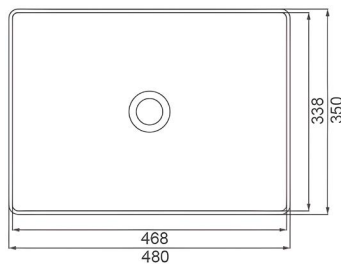

MORZZE

Beyond Excellence...

MORZZE
Beyond Excellence...

MBB-401

White

Black

Model Code	MBB-401
Item	24" Inch Counter Top Basin
Overall Dimensions	600x360x130mm / 23.5"x14"x5"
Bowl Dimensions	583x343x110mm / 23"x13.5"x4.25"
Accessories Included	Drainer
Available Colours	Black, White

MBB-402

White

Black

Model Code	MBB-402
Item	19" Inch Counter Top Basin
Overall Dimensions	480x350x125mm / 19"x13.75"x 5"
Bowl Dimensions	468x338x105mm / 18.5"x13.25"x 4"
Accessories Included	Drainer
Available Colours	Black, White

White

Black

MBB-403

Model Code	MBB-403
Item	19" Inch Counter Top Basin
Overall Dimensions	480x460x145mm / 19"x18"x 5.75"
Bowl Dimensions	460x360x115mm / 18"x14"x 4.5"
Accessories Included	Drainer
Available Colours	Black, White

MORZZE
Beyond Excellence...

MBB-404

White

Black

Model Code	MBB-404
Item	15" Inch Counter Top Basin
Overall Dimensions	380mm Ø / 15" Ø x 150mm / 6"
Bowl Dimensions	368mm Ø / 14.5" Ø x 120mm / 4.75"
Accessories Included	Drainer
Available Colours	Black, White