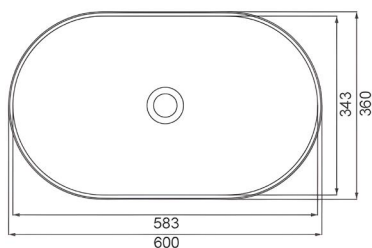

MORZZE

Beyond Excellence...

MORZZE
Beyond Excellence...

MBB-401

White

Black

Model Code	MBB-401
Item	24" Inch Counter Top Basin
Overall Dimensions	600x360x130mm / 23.5"x14"x5"
Bowl Dimensions	583x343x110mm / 23"x13.5"x4.25"
Accessories Included	Drainer
Available Colours	Black, White

MBB-402

White

Black

Model Code	MBB-402
Item	19" Inch Counter Top Basin
Overall Dimensions	480x350x125mm / 19"x13.75"x 5"
Bowl Dimensions	468x338x105mm / 18.5"x13.25"x 4"
Accessories Included	Drainer
Available Colours	Black, White

White

Black

MBB-403

Model Code	MBB-403
Item	19" Inch Counter Top Basin
Overall Dimensions	480x460x145mm / 19"x18"x 5.75"
Bowl Dimensions	460x360x115mm / 18"x14"x 4.5"
Accessories Included	Drainer
Available Colours	Black, White

MORZZE
Beyond Excellence...

MBB-404

White

Black

Model Code	MBB-404
Item	15" Inch Counter Top Basin
Overall Dimensions	380mm Ø / 15" Ø x 150mm / 6"
Bowl Dimensions	368mm Ø / 14.5" Ø x 120mm / 4.75"
Accessories Included	Drainer
Available Colours	Black, White