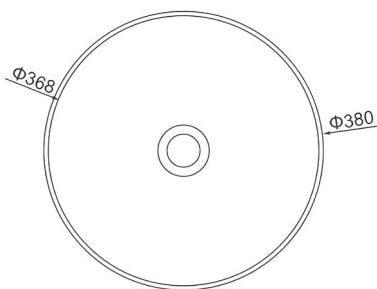

MORZZE

Beyond Excellence...

MORZZE
Beyond Excellence...

MBB-401

White

Black

Model Code	MBB-401
Item	24" Inch Counter Top Basin
Overall Dimensions	600x360x130mm / 23.5"x14"x5"
Bowl Dimensions	583x343x110mm / 23"x13.5"x4.25"
Accessories Included	Drainer
Available Colours	Black, White

MBB-402

White

Black

Model Code	MBB-402
Item	19" Inch Counter Top Basin
Overall Dimensions	480x350x125mm / 19"x13.75"x 5"
Bowl Dimensions	468x338x105mm / 18.5"x13.25"x 4"
Accessories Included	Drainer
Available Colours	Black, White

White

Black

MBB-403

Model Code	MBB-403
Item	19" Inch Counter Top Basin
Overall Dimensions	480x460x145mm / 19"x18"x 5.75"
Bowl Dimensions	460x360x115mm / 18"x14"x 4.5"
Accessories Included	Drainer
Available Colours	Black, White

MORZZE
Beyond Excellence...

MBB-404

White

Black

Model Code	MBB-404
Item	15" Inch Counter Top Basin
Overall Dimensions	380mm Ø / 15" Ø x 150mm / 6"
Bowl Dimensions	368mm Ø / 14.5" Ø x 120mm / 4.75"
Accessories Included	Drainer
Available Colours	Black, White